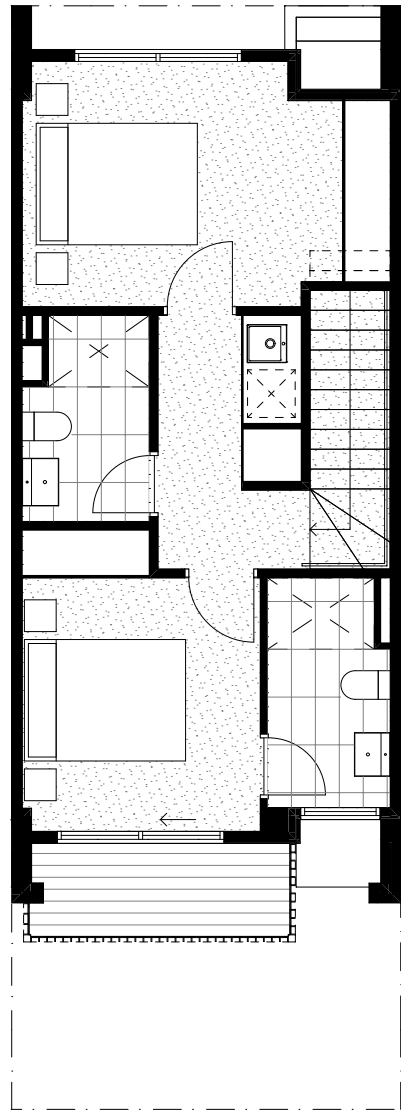

FIRST FLOOR