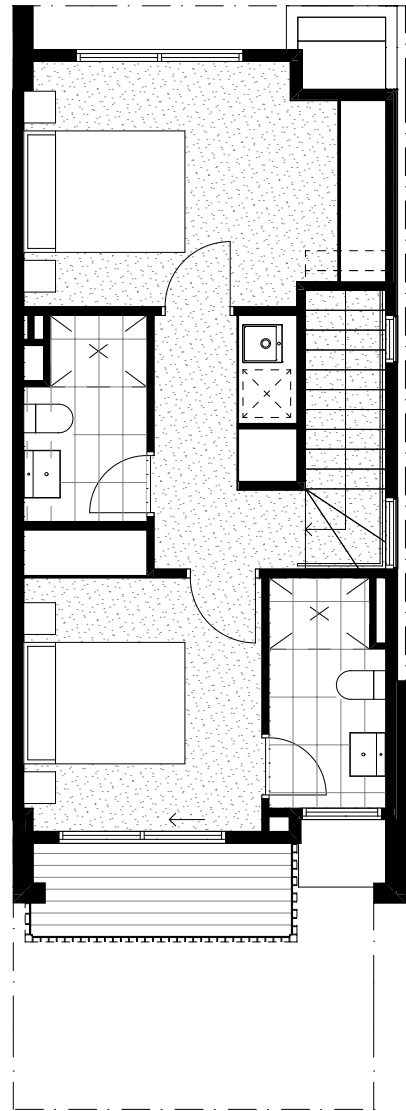

FIRST FLOOR