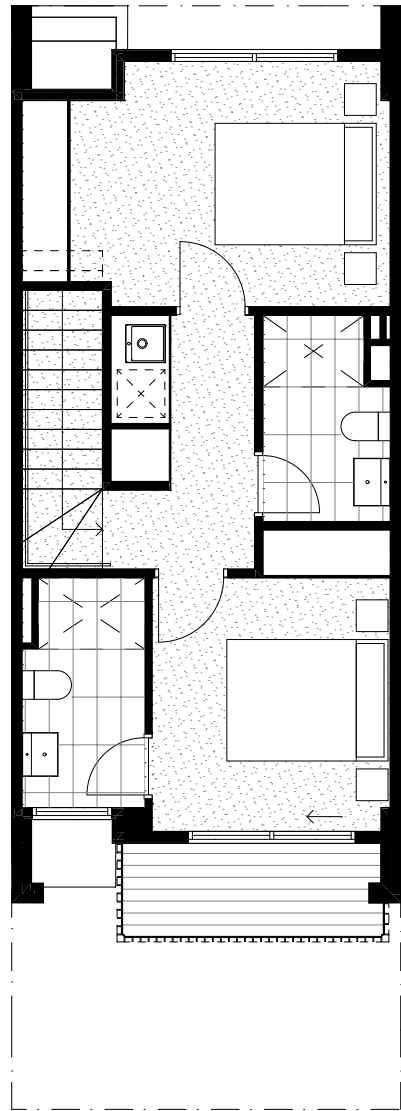

FIRST FLOOR