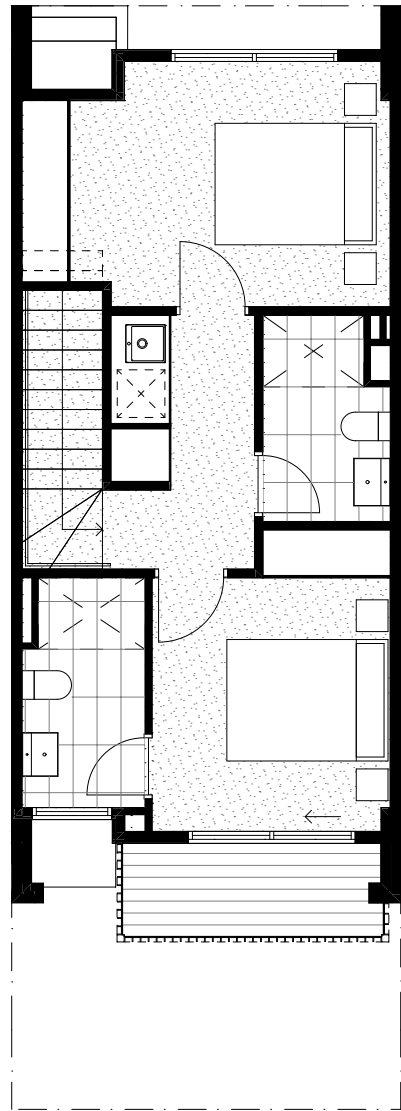

FIRST FLOOR